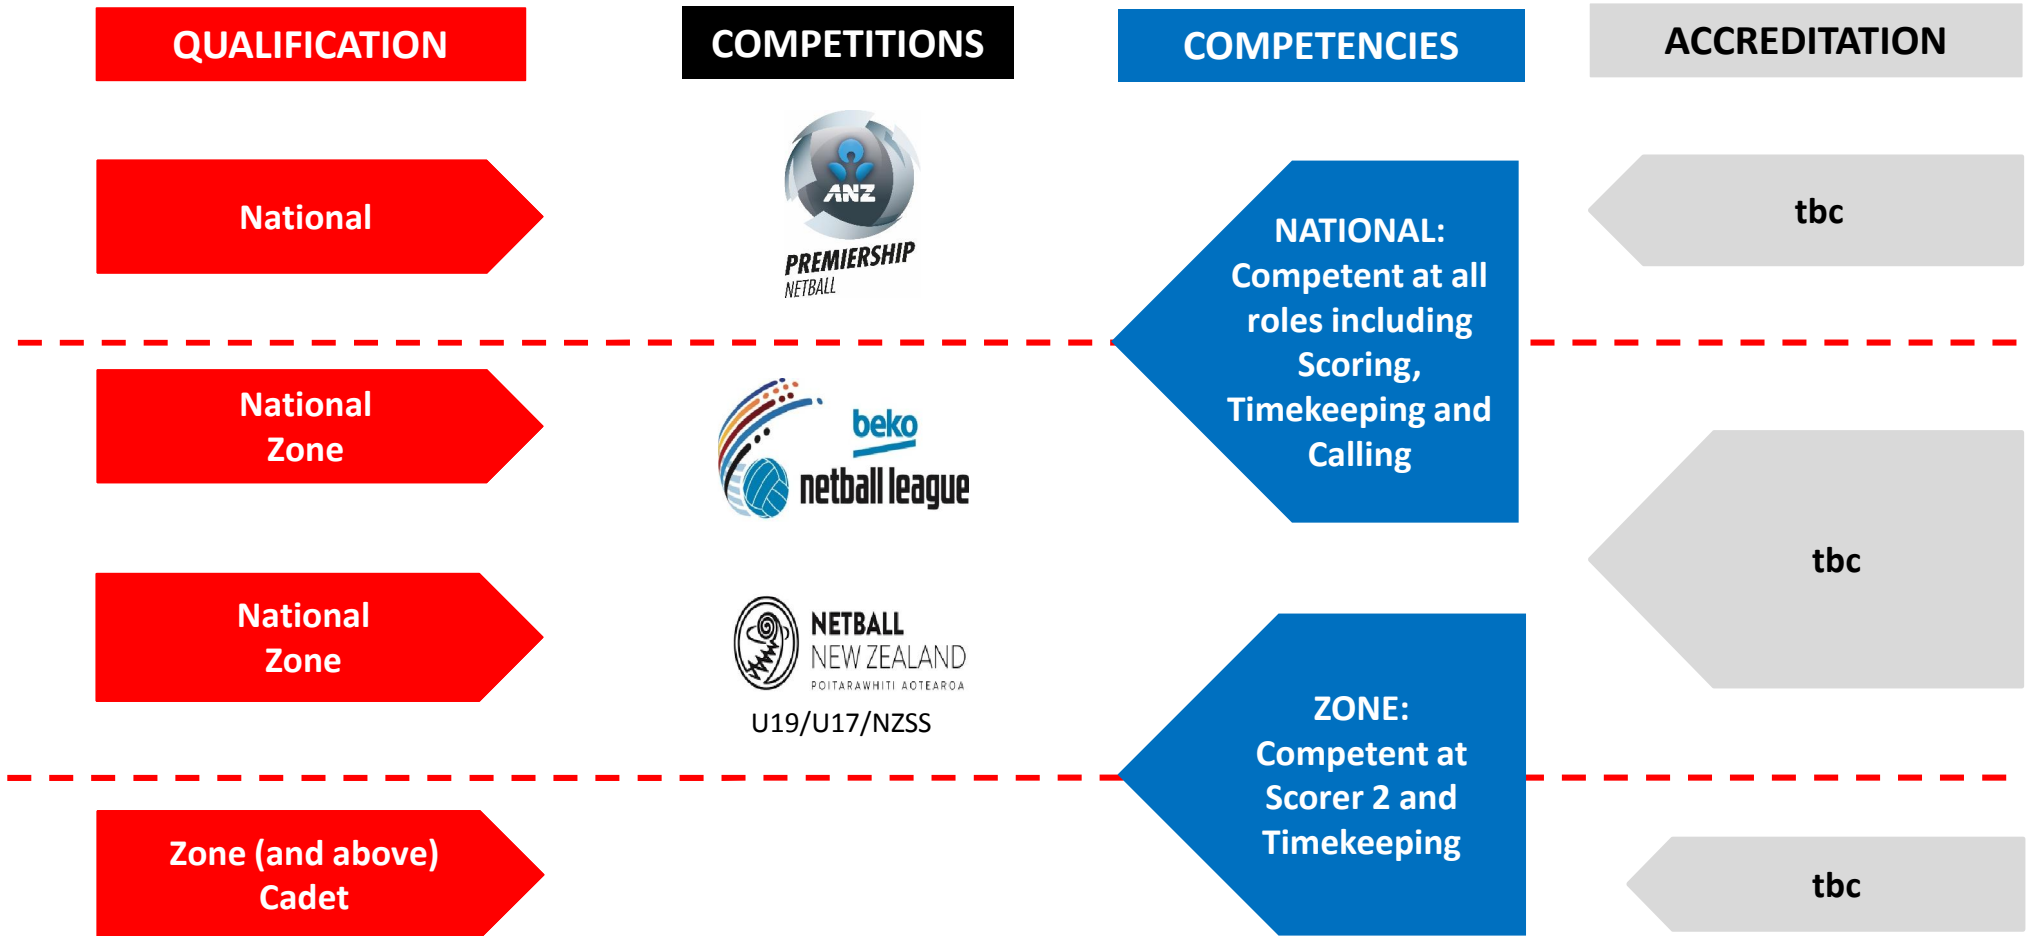

BENCH OFFICIALS PERFORMANCE PATHWAY

ZONE & CENTRE COMPETITIONS including Premier Club Competitions, Centre Representative Tournaments, Zone Super Club, Zone U15 Champs